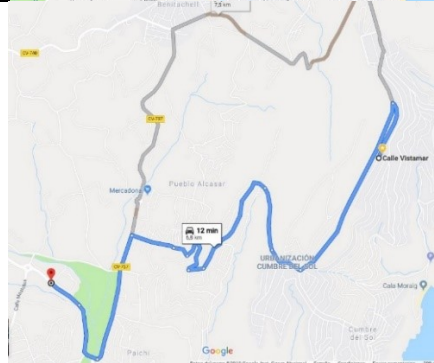

## SUPERMARKETS NEARBY

 <p style="color: red; text-align: center;"><b>CLICK ON THE MAP TO CHECK THE ROUTE ON GOOGLE MAPS TO PEPE LA SAL</b></p> <p style="text-align: center;"><b>Distance 3,0 Km</b> <b>Driving time 5 Minutes</b></p>	
 <p style="color: red; text-align: center;"><b>CLICK ON THE MAP TO CHECK THE ROUTE ON GOOGLE MAPS TO MAS Y MAS</b></p> <p style="text-align: center;"><b>Distance 5 Km</b> <b>Driving time 9 Minutes</b></p>	
 <p style="color: red; text-align: center;"><b>CLICK ON THE MAP TO CHECK THE ROUTE ON GOOGLE MAPS TO MERCADONA</b></p> <p style="text-align: center;"><b>Distance 3,1 Km</b> <b>Driving time 7 Minutes</b></p>	

**CLICK ON THE MAP TO CHECK  
THE ROUTE ON GOOGLE MAPS TO**

**ALDI**

**Distance 3,1 Km  
Driving time 7 Minutes**

**Carrefour  
market**

**CLICK ON THE MAP TO CHECK  
THE ROUTE ON GOOGLE MAPS TO  
CARREFOUR MARKET**

**Distance 5,5 Km  
Driving time 10 Minutes**

**CLICK ON THE MAP TO CHECK  
THE ROUTE ON GOOGLE MAPS TO  
LIDL**

**Distance 5,5 Km  
Driving time 10 Minutes**