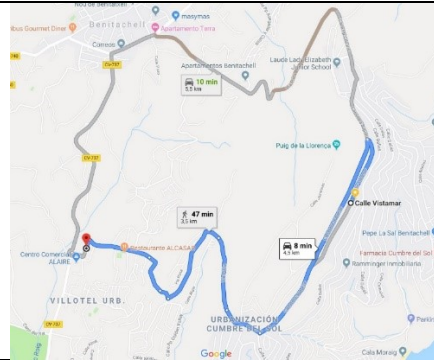

## SUPERMARKETS NEARBY

 <p style="color: red; text-align: center;"><b>CLICK ON THE MAP TO CHECK THE ROUTE ON GOOGLE MAPS TO PEPE LA SAL</b></p> <p style="text-align: center;"><b>Distance 3,0 Km</b> <b>Driving time 5 Minutes</b></p>	
 <p style="color: red; text-align: center;"><b>CLICK ON THE MAP TO CHECK THE ROUTE ON GOOGLE MAPS TO MAS Y MAS</b></p> <p style="text-align: center;"><b>Distance 5 Km</b> <b>Driving time 9 Minutes</b></p>	
 <p style="color: red; text-align: center;"><b>CLICK ON THE MAP TO CHECK THE ROUTE ON GOOGLE MAPS TO MERCADONA</b></p> <p style="text-align: center;"><b>Distance 3,1 Km</b> <b>Driving time 7 Minutes</b></p>	

**CLICK ON THE MAP TO CHECK  
THE ROUTE ON GOOGLE MAPS TO**

**ALDI**

**Distance 3,1 Km  
Driving time 7 Minutes**

**Carrefour  
market**

**CLICK ON THE MAP TO CHECK  
THE ROUTE ON GOOGLE MAPS TO  
CARREFOUR MARKET**

**Distance 5,5 Km  
Driving time 10 Minutes**

**CLICK ON THE MAP TO CHECK  
THE ROUTE ON GOOGLE MAPS TO  
LIDL**

**Distance 5,5 Km  
Driving time 10 Minutes**