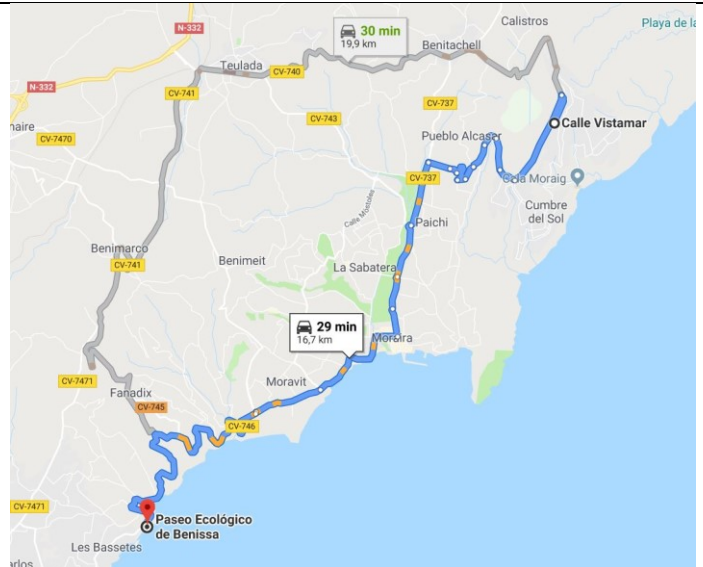

HIKING TRAILS IN BENISSA

Getting there: click on the map to find out the starting point of the trail from the [Apartment Vistamar](#)

BENISSA

Ecological path along the coastline

[Download the brochure](#)

Distance from Apartment Vistamar: 16 Km

Estimated duration of the trail: 45'

Distance of the trail: 3,2 Km

Gradient of the trail: 59m

Difficulty: low

BENISSA

Riberers Route

[Download the brochure](#)

Distance from Apartment Vistamar: 13 Km

Estimated duration of the trail: 4 hours 15'

Distance of the trail: 12.863m

Gradient of the trail: 325

Difficulty: moderate

BENISSA

La Solana Trail

[Download the brochure](#)

Estimated duration of the trail: 3 hours 30'

Distance of the trail: 8 Km

Gradient of the trail: 800m

Difficulty: medium-high