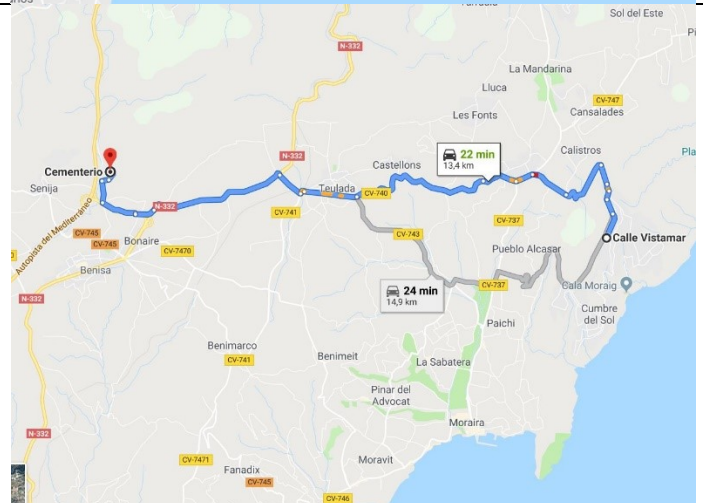

HIKING TRAILS IN BENISSA

Getting there: click on the map to find out the starting point of the trail from the [Apartment Vistamar](#)

BENISSA

Ecological path along the coastline

[Download the brochure](#)

Distance from Apartment Vistamar: 16 Km

Estimated duration of the trail: 45'

Distance of the trail: 3,2 Km

Gradient of the trail: 59m

Difficulty: low

BENISSA

Riberers Route

[Download the brochure](#)

Distance from Apartment Vistamar: 13 Km

Estimated duration of the trail: 4 hours 15'

Distance of the trail: 12.863m

Gradient of the trail: 325

Difficulty: moderate

BENISSA

La Solana Trail

[Download the brochure](#)

Estimated duration of the trail: 3 hours 30'

Distance of the trail: 8 Km

Gradient of the trail: 800m

Difficulty: medium-high