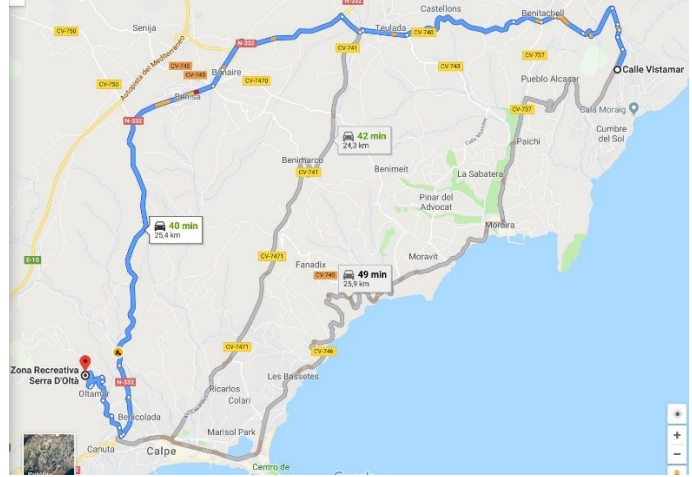

Distance from Apartment Vistamar: 16 Km

Estimated duration of the trail: 45'

Distance of the trail: 3,2 Km

Gradient of the trail: 59m

Difficulty: low

BENISSA

Riberers Route

[Download the brochure](#)

Distance from Apartment Vistamar: 18 Km

Estimated duration of the trail: 3 hours

Distance of the trail: 12 Km

Gradient of the trail: 600m

Difficulty: moderate

BENISSA

Benissa-Oltà Trail

[Download the brochure](#)

Distance from Apartment Vistamar: 25 Km

Estimated duration of the trail: 2 hours

Distance of the trail: 7 Km

Gradient of the trail: 300m

Difficulty: moderate

Benissa-Bernià Trail

[Download the brochure](#)

Distance from Apartment Vistamar: 32 Km

Estimated duration of the trail: 3 hours 30'

Distance of the trail: 8 Km

Gradient of the trail: 800m

Difficulty: medium-high