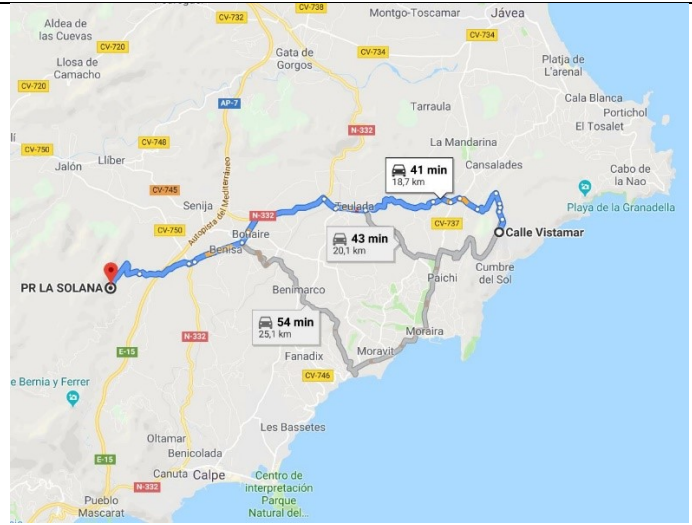

Distance from Apartment Vistamar: 16 Km

Estimated duration of the trail: 45'

Distance of the trail: 3,2 Km

Gradient of the trail: 59m

Difficulty: low

BENISSA

Riberers Route

[Download the brochure](#)

Distance from Apartment Vistamar: 13 Km

Estimated duration of the trail: 4 hours 15'

Distance of the trail: 12.863m

Gradient of the trail: 325

Difficulty: moderate

BENISSA

La Solana Trail

[Download the brochure](#)

Distance from Apartment Vistamar: 18 Km

Estimated duration of the trail: 3 hours

Distance of the trail: 12 Km

Gradient of the trail: 600m

Difficulty: moderate

BENISSA

Benissa-Oltà Trail

[Download the brochure](#)

Estimated duration of the trail: 3 hours 30'

Distance of the trail: 8 Km

Gradient of the trail: 800m

Difficulty: medium-high