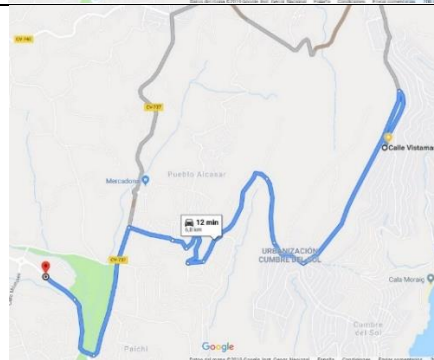

SUPERMARKETS NEARBY

 <p style="text-align: center; color: red;">CLICK ON THE MAP TO CHECK THE ROUTE ON GOOGLE MAPS TO PEPE LA SAL</p> <p style="text-align: center;">Distance 3,0 Km Driving time 5 Minutes</p>	
 <p style="text-align: center; color: red;">CLICK ON THE MAP TO CHECK THE ROUTE ON GOOGLE MAPS TO MAS Y MAS</p> <p style="text-align: center;">Distance 5 Km Driving time 9 Minutes</p>	
 <p style="text-align: center; color: red;">CLICK ON THE MAP TO CHECK THE ROUTE ON GOOGLE MAPS TO MERCADONA</p> <p style="text-align: center;">Distance 3,1 Km Driving time 7 Minutes</p>	

**CLICK ON THE MAP TO CHECK
THE ROUTE ON GOOGLE MAPS TO
ALDI**

**Distance 3,1 Km
Driving time 7 Minutes**

**CLICK ON THE MAP TO CHECK
THE ROUTE ON GOOGLE MAPS TO
CARREFOUR MARKET**

**Distance 5,5 Km
Driving time 10 Minutes**

**CLICK ON THE MAP TO CHECK
THE ROUTE ON GOOGLE MAPS TO
LIDL**

**Distance 5,5 Km
Driving time 10 Minutes**

**CLICK ON THE MAP TO CHECK THE
ROUTE ON GOOGLE MAPS TO
SUPERCOR**

**Distance 8,1 Km
Driving time 13 Minutes
Opening hours: 8:00–2:00**

**CLICK ON THE MAP TO CHECK THE
ROUTE ON GOOGLE MAPS TO
OVERSEAS EXPRESS
(BRITISH SUPERMARKET)**

Distance 8,3 Km

Driving time 14 Minutes

Opening hours: 9:00–21:00

Sunday 9:00–18:00