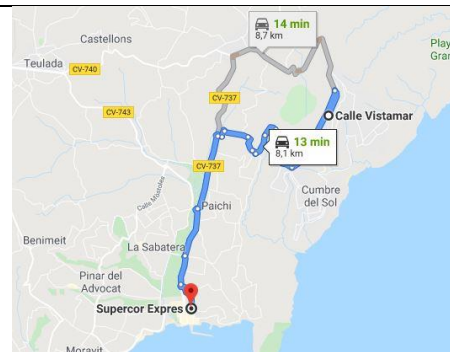

SUPERMARKETS NEARBY

 <p style="text-align: center; color: red;">CLICK ON THE MAP TO CHECK THE ROUTE ON GOOGLE MAPS TO PEPE LA SAL</p> <p style="text-align: center;">Distance 3,0 Km Driving time 5 Minutes</p>	
 <p style="text-align: center; color: red;">CLICK ON THE MAP TO CHECK THE ROUTE ON GOOGLE MAPS TO MAS Y MAS</p> <p style="text-align: center;">Distance 5 Km Driving time 9 Minutes</p>	
 <p style="text-align: center; color: red;">CLICK ON THE MAP TO CHECK THE ROUTE ON GOOGLE MAPS TO MERCADONA</p> <p style="text-align: center;">Distance 3,1 Km Driving time 7 Minutes</p>	

**CLICK ON THE MAP TO CHECK
THE ROUTE ON GOOGLE MAPS TO
ALDI**

**Distance 3,1 Km
Driving time 7 Minutes**

**CLICK ON THE MAP TO CHECK
THE ROUTE ON GOOGLE MAPS TO
CARREFOUR MARKET**

**Distance 5,5 Km
Driving time 10 Minutes**

**CLICK ON THE MAP TO CHECK
THE ROUTE ON GOOGLE MAPS TO
LIDL**

**Distance 5,5 Km
Driving time 10 Minutes**

**CLICK ON THE MAP TO CHECK THE
ROUTE ON GOOGLE MAPS TO
SUPERCOR**

**Distance 8,1 Km
Driving time 13 Minutes
Opening hours: 8:00–2:00**

**CLICK ON THE MAP TO CHECK THE
ROUTE ON GOOGLE MAPS TO
OVERSEAS EXPRESS
(BRITISH SUPERMARKET)**

Distance 8,3 Km

Driving time 14 Minutes

Opening hours: 9:00–21:00

Sunday 9:00–18:00