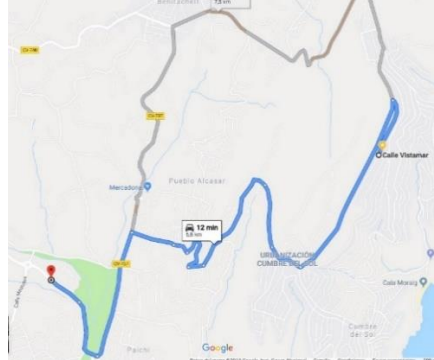

SUPERMARKETS NEARBY

 <p style="text-align: center; color: red;">CLICK ON THE MAP TO CHECK THE ROUTE ON GOOGLE MAPS TO PEPE LA SAL</p> <p style="text-align: center;">Distance 3,0 Km Driving time 5 Minutes</p>	
 <p style="text-align: center; color: red;">CLICK ON THE MAP TO CHECK THE ROUTE ON GOOGLE MAPS TO MAS Y MAS</p> <p style="text-align: center;">Distance 5 Km Driving time 9 Minutes</p>	
 <p style="text-align: center; color: red;">CLICK ON THE MAP TO CHECK THE ROUTE ON GOOGLE MAPS TO MERCADONA</p> <p style="text-align: center;">Distance 3,1 Km Driving time 7 Minutes</p>	

**CLICK ON THE MAP TO CHECK
THE ROUTE ON GOOGLE MAPS TO
ALDI**

**Distance 3,1 Km
Driving time 7 Minutes**

**CLICK ON THE MAP TO CHECK
THE ROUTE ON GOOGLE MAPS TO
CARREFOUR MARKET**

**Distance 5,5 Km
Driving time 10 Minutes**

**CLICK ON THE MAP TO CHECK
THE ROUTE ON GOOGLE MAPS TO
LIDL**

**Distance 5,5 Km
Driving time 10 Minutes**

**CLICK ON THE MAP TO CHECK THE
ROUTE ON GOOGLE MAPS TO
SUPERCOR**

**Distance 8,1 Km
Driving time 13 Minutes
Opening hours: 8:00–2:00**

**CLICK ON THE MAP TO CHECK THE
ROUTE ON GOOGLE MAPS TO
OVERSEAS EXPRESS
(BRITISH SUPERMARKET)**

Distance 8,3 Km

Driving time 14 Minutes

Opening hours: 9:00–21:00

Sunday 9:00–18:00