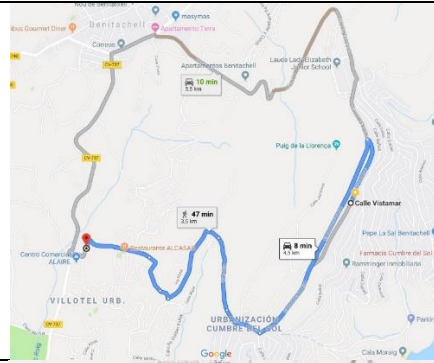

SUPERMARKETS NEARBY

 <p style="text-align: center; color: red;">CLICK ON THE MAP TO CHECK THE ROUTE ON GOOGLE MAPS TO PEPE LA SAL</p> <p style="text-align: center;">Distance 3,0 Km Driving time 5 Minutes</p>	
 <p style="text-align: center; color: red;">CLICK ON THE MAP TO CHECK THE ROUTE ON GOOGLE MAPS TO MAS Y MAS</p> <p style="text-align: center;">Distance 5 Km Driving time 9 Minutes</p>	
 <p style="text-align: center; color: red;">CLICK ON THE MAP TO CHECK THE ROUTE ON GOOGLE MAPS TO MERCADONA</p> <p style="text-align: center;">Distance 3,1 Km Driving time 7 Minutes</p>	

**CLICK ON THE MAP TO CHECK
THE ROUTE ON GOOGLE MAPS TO
ALDI**

**Distance 3,1 Km
Driving time 7 Minutes**

**CLICK ON THE MAP TO CHECK
THE ROUTE ON GOOGLE MAPS TO
CARREFOUR MARKET**

**Distance 5,5 Km
Driving time 10 Minutes**

**CLICK ON THE MAP TO CHECK
THE ROUTE ON GOOGLE MAPS TO
LIDL**

**Distance 5,5 Km
Driving time 10 Minutes**

**CLICK ON THE MAP TO CHECK THE
ROUTE ON GOOGLE MAPS TO
SUPERCOR**

**Distance 8,1 Km
Driving time 13 Minutes
Opening hours: 8:00–2:00**

**CLICK ON THE MAP TO CHECK THE
ROUTE ON GOOGLE MAPS TO
OVERSEAS EXPRESS
(BRITISH SUPERMARKET)**

Distance 8,3 Km

Driving time 14 Minutes

Opening hours: 9:00–21:00

Sunday 9:00–18:00